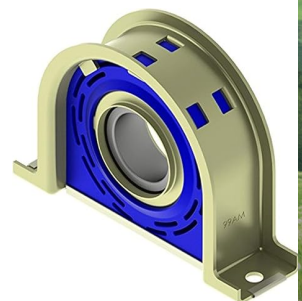

\$449.95

ATRO

BRAKE SHOE KIT 4702

WID WK 4702Q 23KW

\$69.95

23K Lining. No Core.

WISDOM
WORLD CLASS PRODUCTS

TORQUE ROD, SMALL EYE 24 5/16"

ATR TR46 41002

\$129.95

ATRO

SHOE & LINING KIT - BRK, REMAIN, 4707

WID WK4707Q 23KW

\$54.95

23K Lining. No Core.

WISDOM
WORLD CLASS PRODUCTS

SPRING EYE BUSHING

ATR SP46 52800

\$49.95

ATRO

CARRIER BEARING ASSEMBLY

ATR CR00 67825

\$79.95

ATRO